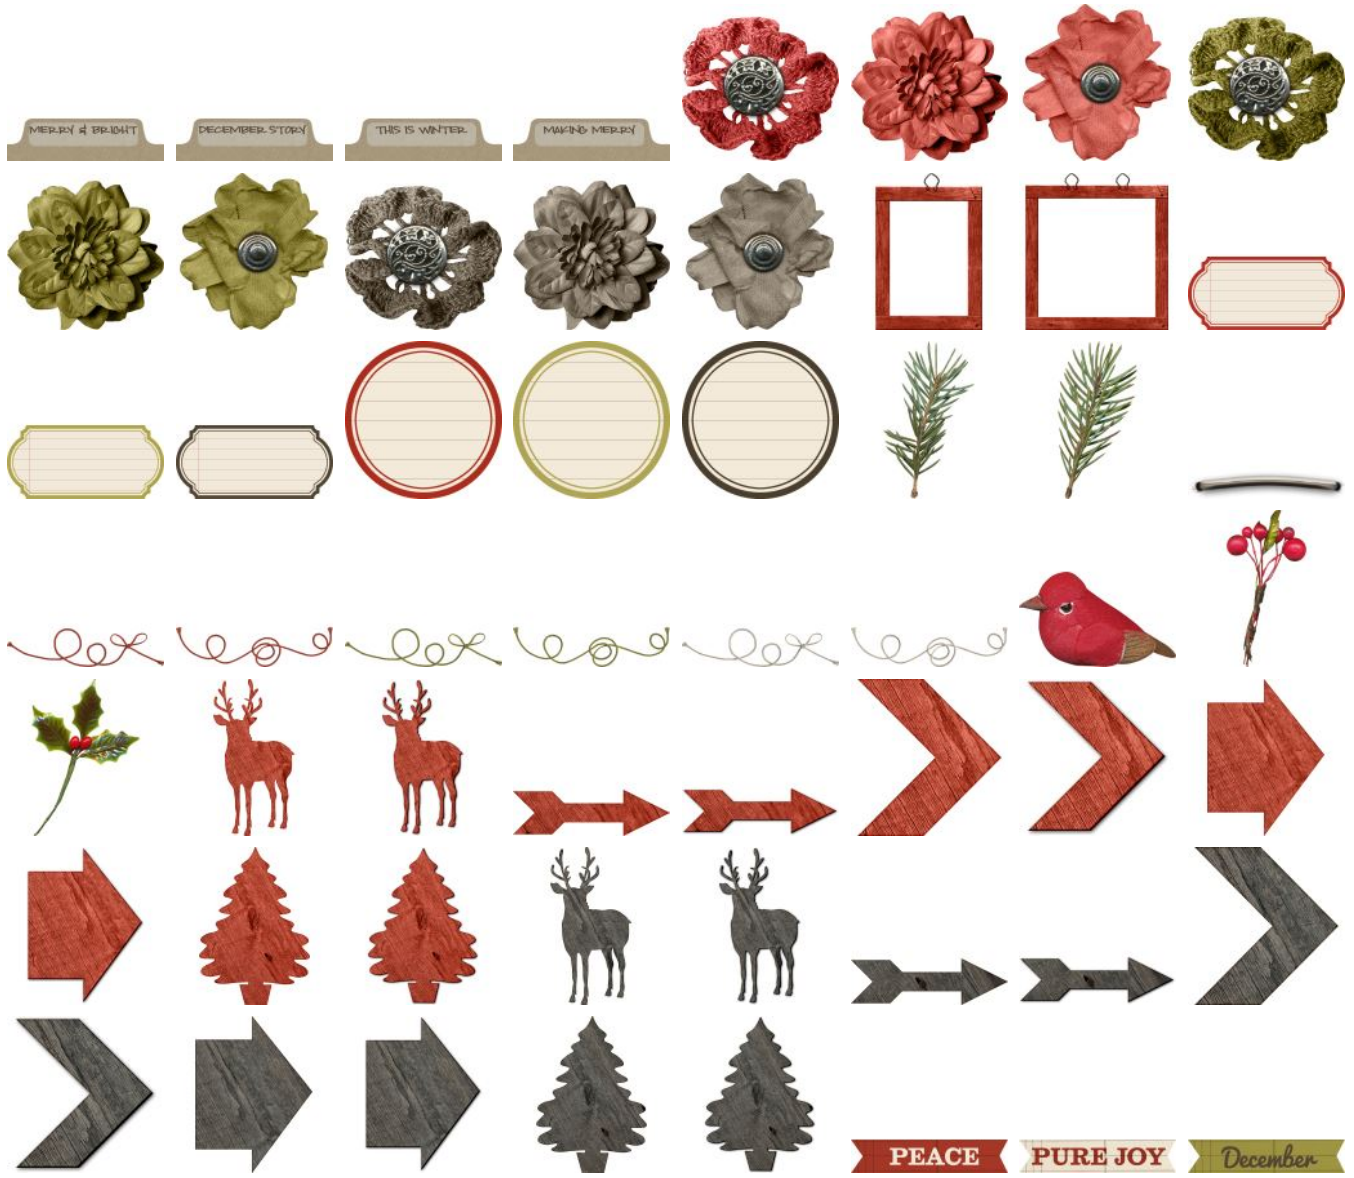

December Woods Scrapbook Kit

Commercial kit ID: 1009.1590

Copyright © 2015, Click Creative Group, Inc.

All rights reserved

Papers

Embellishments

dear santa Believe

AlphaSets